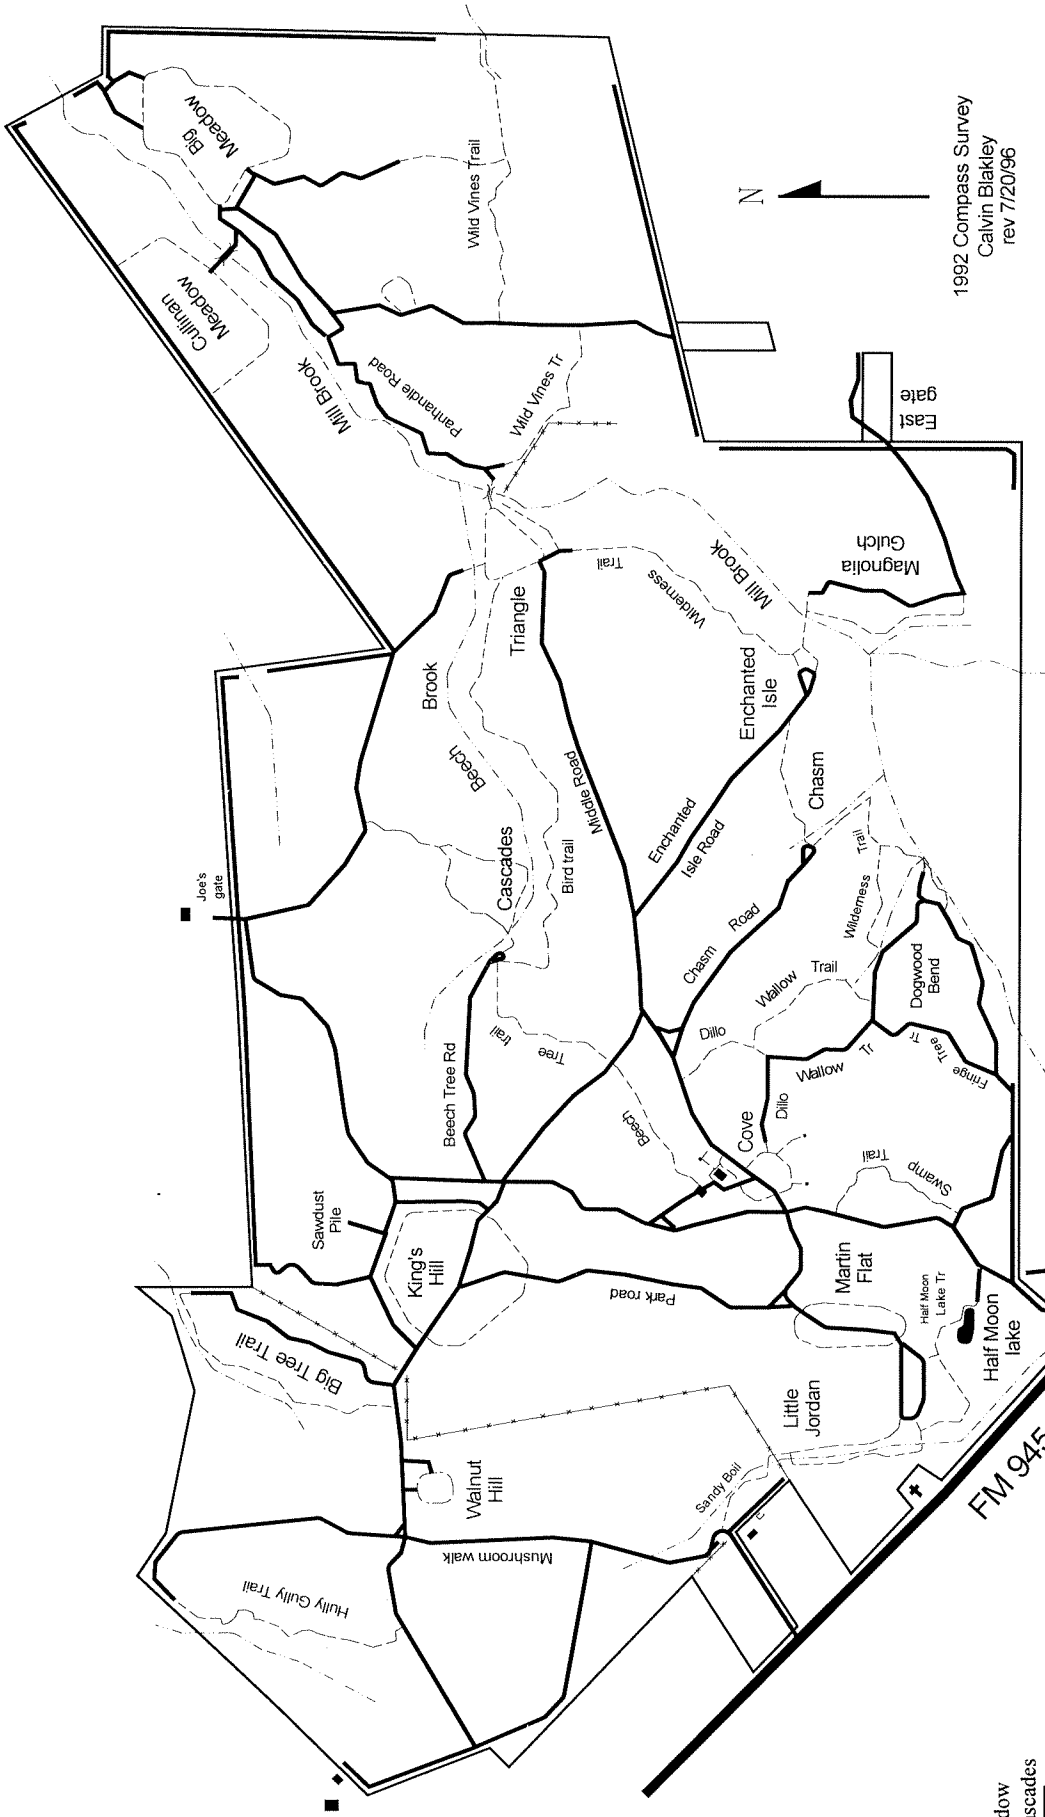

# Outdoor Nature Club Little Thicket Nature Sanctuary

1992 Compass Survey  
Calvin Blakley  
rev 7/20/96

Area	Approximate Mileage
Big Meadow	1.1
Cascades	1.1
Chasm	0.6
Cove	0.4
Cullinan Meadow	1.0
Dogwood Bend	1.2
Enchanted Isle	0.9
East Gate	0.5
Joe's Gate	1.0
King's Hill	0.8
Little Jordan	1.2
Triangle	0.7
Walnut Hill	0.6

Approximate Mileage